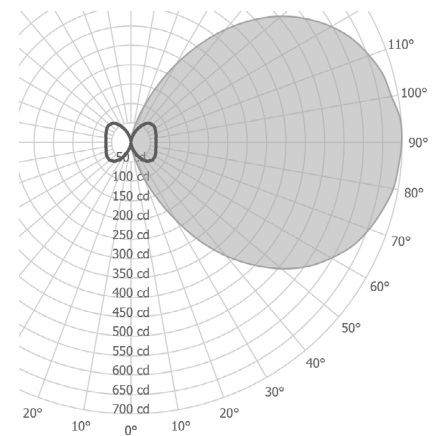

27 27.0" [686mm]
 39 39.0" [991mm]
 51 51.0" [1295mm]
 Custom

Wattage ^{2,3}

27"
 L 9W (920lm)
 39"
 L 13W (1375lm)
 51"
 L 18W (1835lm)

Color Temp ⁴

30 3000
 35 3500
 40 4000

Voltage

U 120/277 Volt
 1 120 Volt (DFPN only – see section Control)

Example fixture number:

1740WL - W - 39 - L - 30 - U - RD - S - SA - 19

Sigma Outdoor

WALL

Luminaire with formed aluminum housing and machined end caps. The diffuser is Satin Clear Acrylic. The fixture can be arranged vertically or horizontally.

Durable, suitable for wet or dry locations.

Size	
27	27" [686mm]
39	39" [991mm]
51	51" [1,295mm]
Custom	

* 50mm diameter diffuser cylinder
* Fixture is ADA compliant

Sigma Outdoor

WALL

SPECIFICATION SHEET

Sigma Outdoor